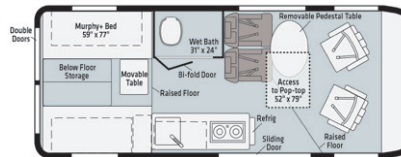

NEW IN 2022!

Class B 21' (K)

Complete with well-equipped interiors, our agile Class-B units provide all the flexibility you need to satisfy the freedom you crave.

Features

- Small and easy to handle and high fuel efficiency: 21 ft overall length
- 4 forward facing seats with 3-point belts and front swivel seats
- Pop up roof allows sleeping up to 4 PAX (2 adults 2 children recommended)
- Shower with surrounding wall/curtain and swiveling cassette toilet
- 220-watt flexible surface solar panel

Day layout

- Equipped with stowaway Murphy bed to create ample day time space as well as wet bath, refrigerator, and stove for modern convenience

Night layout

- Murphy Bed 59" x 77" | 150 cm x 195 cm
- Pop-top sleep system 51" x 79" | 130 cm x 200 cm

Floor plans are for illustrational purposes only and may vary.

The ultimate on-the-road freedom for travelers looking for an extra compact RV, with everything you need for your next outdoor adventure.