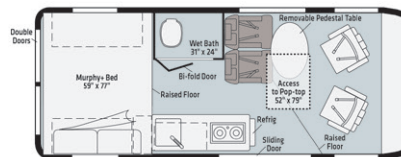

NEW IN 2022!

Class B 21' (K)

Complete with well-equipped interiors, our agile Class-B units provide all the flexibility you need to satisfy the freedom you crave.

Features

- Small and easy to handle and high fuel efficiency: 21 ft overall length
- 4 forward facing seats with 3-point belts and front swivel seats
- Pop up roof allows sleeping up to 4 PAX (2 adults 2 children recommended)
- Shower with surrounding wall/curtain and swiveling cassette toilet
- 220-watt flexible surface solar panel

Day layout

- Equipped with stowaway Murphy bed to create ample day time space as well as wet bath, refrigerator, and stove for modern convenience

Night layout

- Murphy Bed 59" x 77" | 150 cm x 195 cm
- Pop-top sleep system 51" x 79" | 130 cm x 200 cm

Floor plans are for illustrational purposes only and may vary.

The ultimate on-the-road freedom for travelers looking for an extra compact RV, with everything you need for your next outdoor adventure.